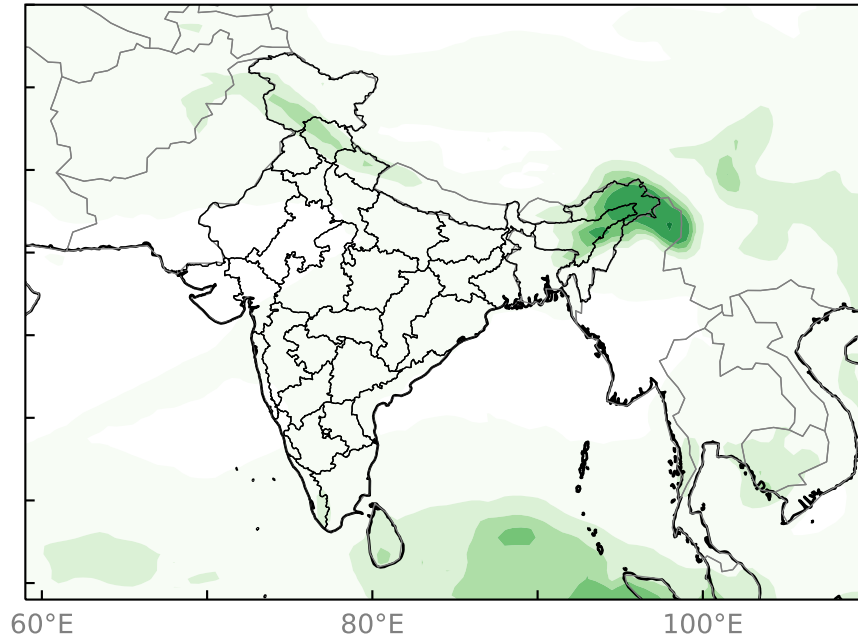

NCMRWF Extended Range Forecasts: 20250306

Precipitation (mm/day)

Week 1: 07Mar-13Mar

Week 2: 14Mar-20Mar

Week 3: 21Mar-27Mar

Week 4: 28Mar-03Apr