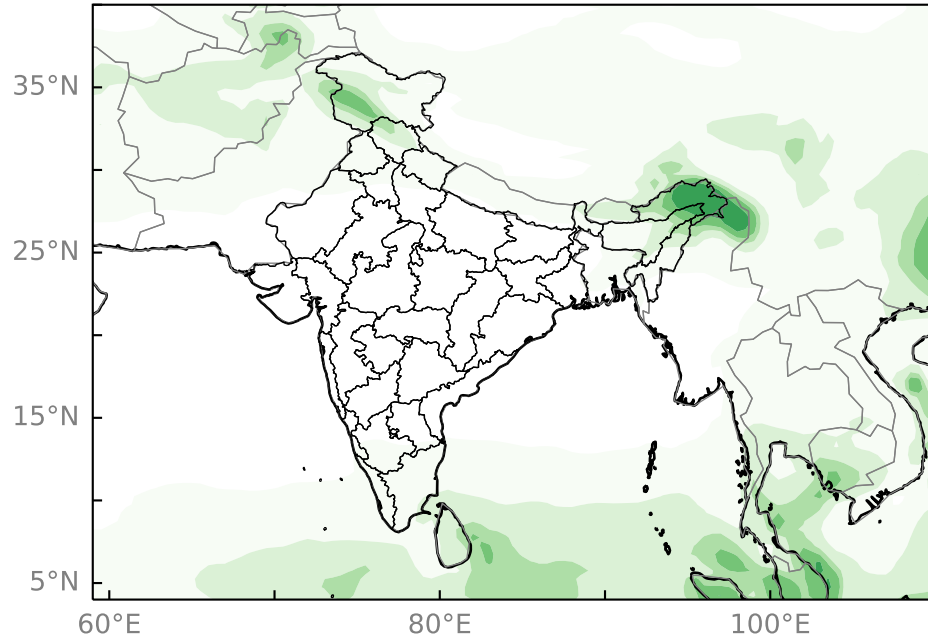

NCMRWF Extended Range Forecasts: 20250306

Precipitation (mm/day)

Week 1: 07Mar-13Mar

Week 2: 14Mar-20Mar

Week 3: 21Mar-27Mar

Week 4: 28Mar-03Apr