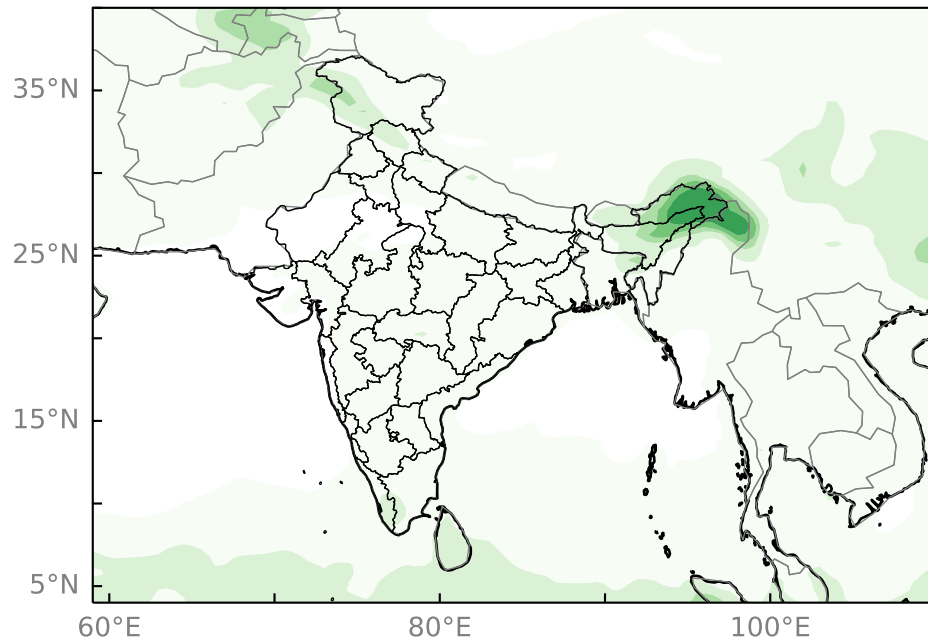

NCMRWF Extended Range Forecasts: 20250306

Precipitation (mm/day)

Week 1: 07Mar-13Mar

Week 2: 14Mar-20Mar

Week 3: 21Mar-27Mar

Week 4: 28Mar-03Apr