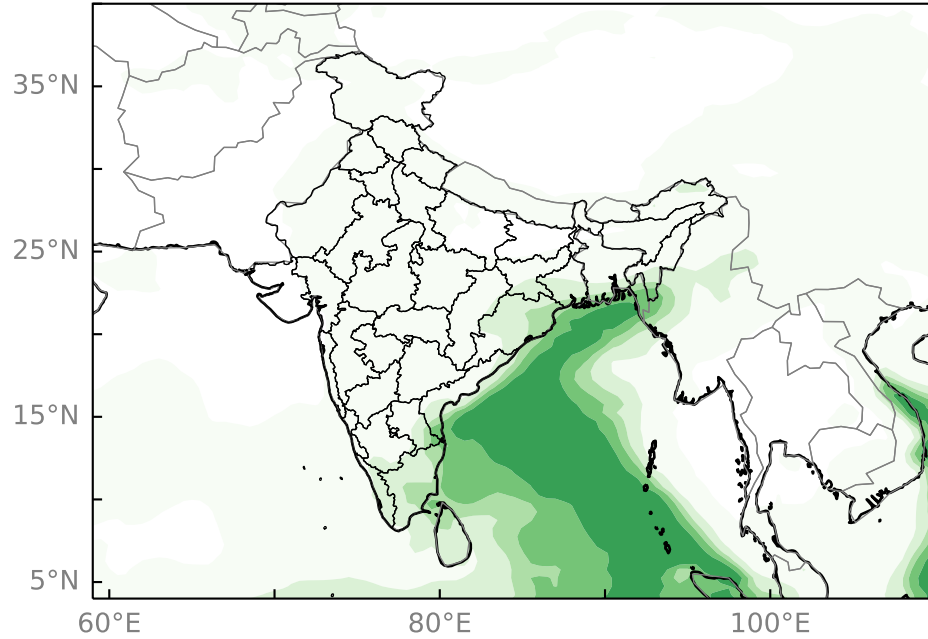

NCMRWF Extended Range Forecasts: 20241219

Precipitation (mm/day)

Week 1: 20Dec-26Dec

Week 2: 27Dec-02Jan

Week 3: 03Jan-09Jan

Week 4: 10Jan-16Jan