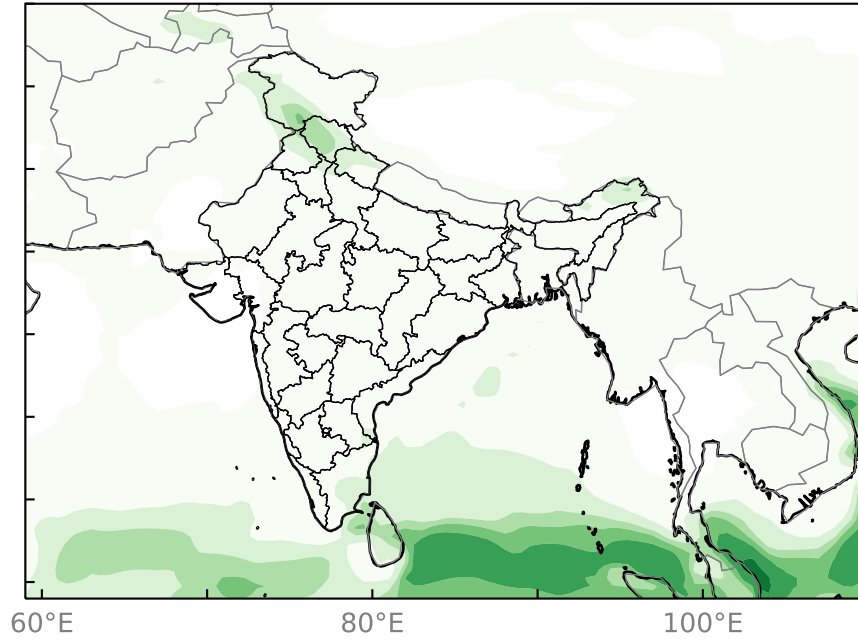

NCMRWF Extended Range Forecasts: 20241219

Precipitation (mm/day)

Week 1: 20Dec-26Dec

Week 2: 27Dec-02Jan

Week 3: 03Jan-09Jan

Week 4: 10Jan-16Jan