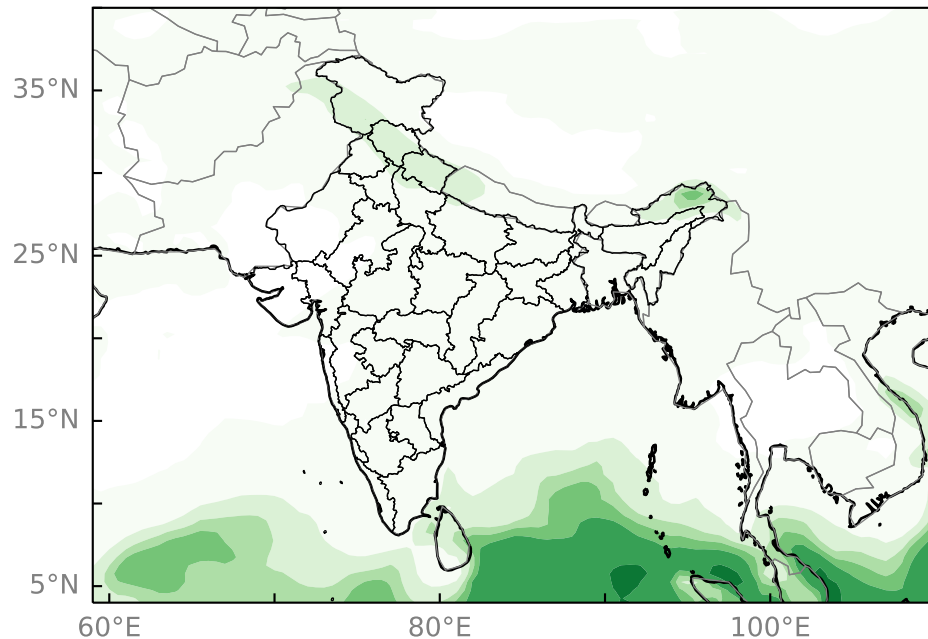

NCMRWF Extended Range Forecasts: 20241219

Precipitation (mm/day)

Week 1: 20Dec-26Dec

Week 2: 27Dec-02Jan

Week 3: 03Jan-09Jan

Week 4: 10Jan-16Jan