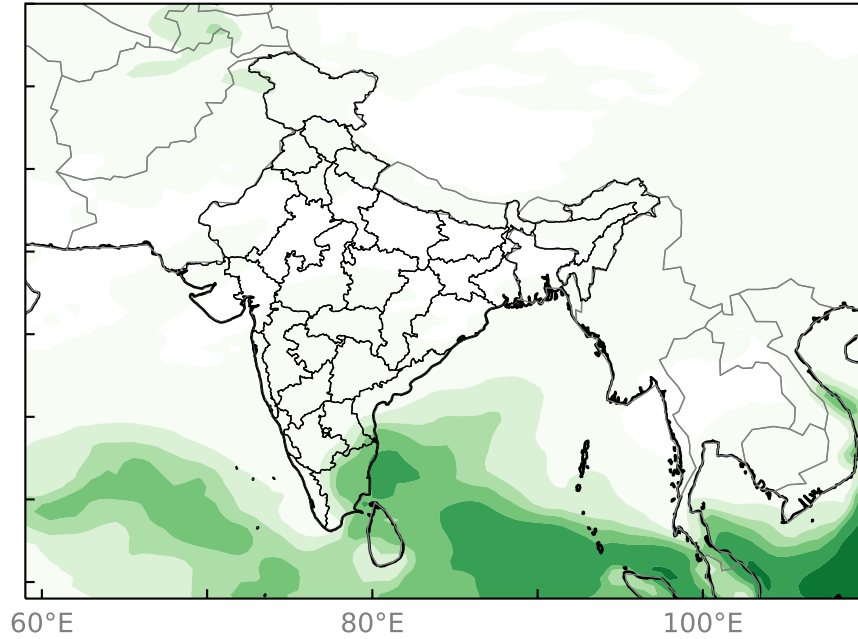

NCMRWF Extended Range Forecasts: 20241121

Precipitation (mm/day)

Week 1: 22Nov-28Nov

Week 2: 29Nov-05Dec

Week 3: 06Dec-12Dec

Week 4: 13Dec-19Dec