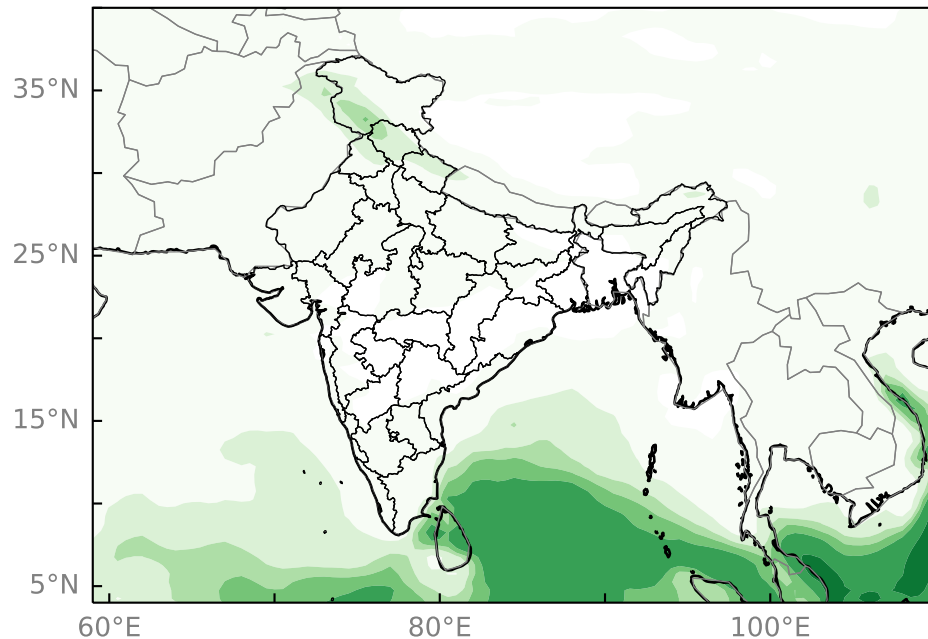

NCMRWF Extended Range Forecasts: 20241121

Precipitation (mm/day)

Week 1: 22Nov-28Nov

Week 2: 29Nov-05Dec

Week 3: 06Dec-12Dec

Week 4: 13Dec-19Dec