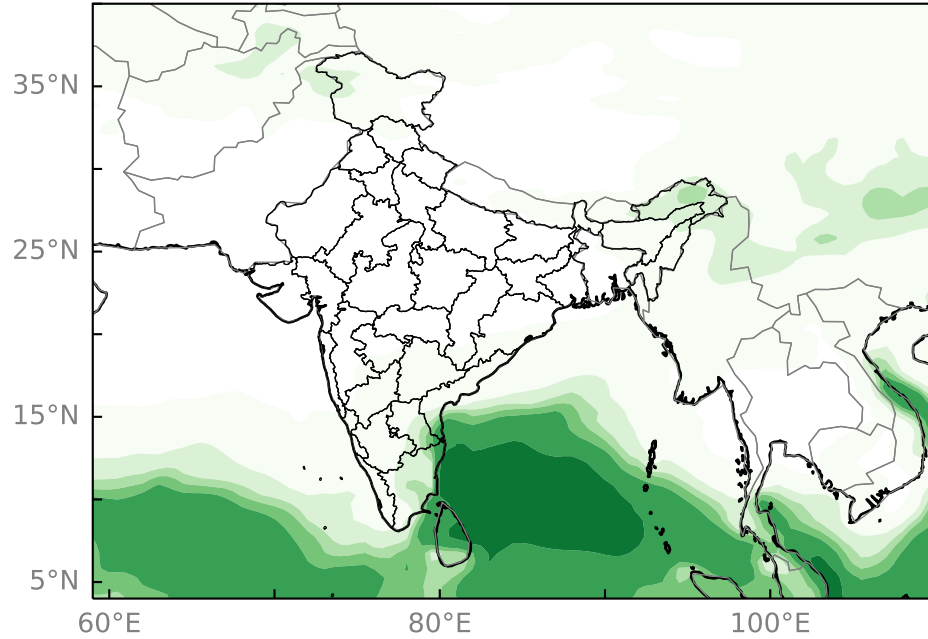

NCMRWF Extended Range Forecasts: 20241121

Precipitation (mm/day)

Week 1: 22Nov-28Nov

Week 2: 29Nov-05Dec

Week 3: 06Dec-12Dec

Week 4: 13Dec-19Dec